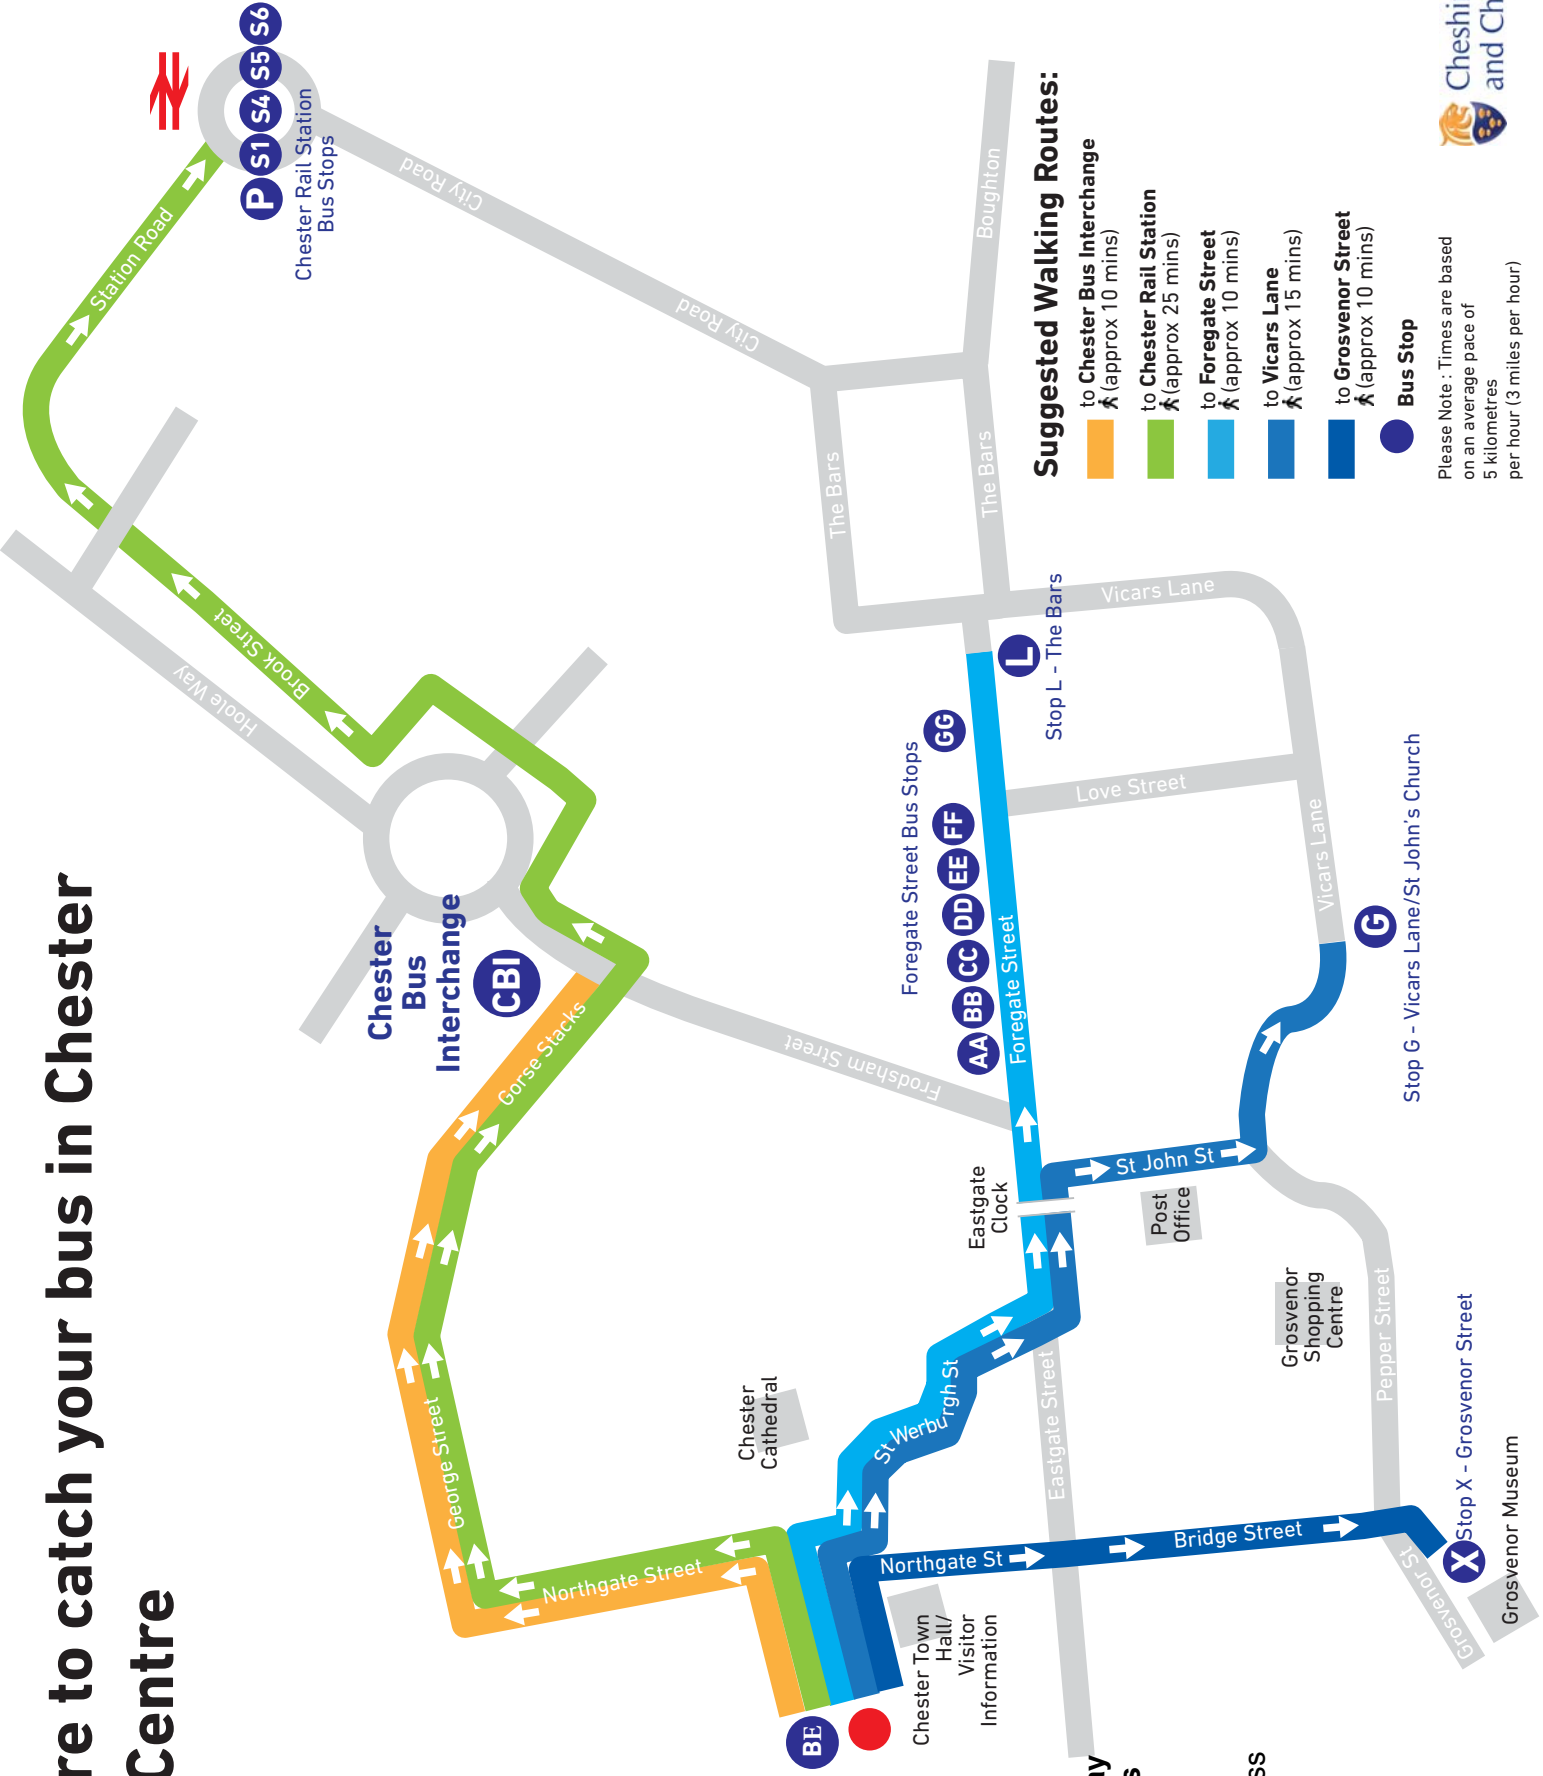

Where to catch your bus in Chester City Centre

Bus Exchange

The Free Shopper Hopper service is an alternative for those passengers who do not wish to walk to the new Bus Interchange. Service operates Monday - Saturday every 15 minutes 8am to 6pm

The bus stop is located on Princess St outside the Market Ramp