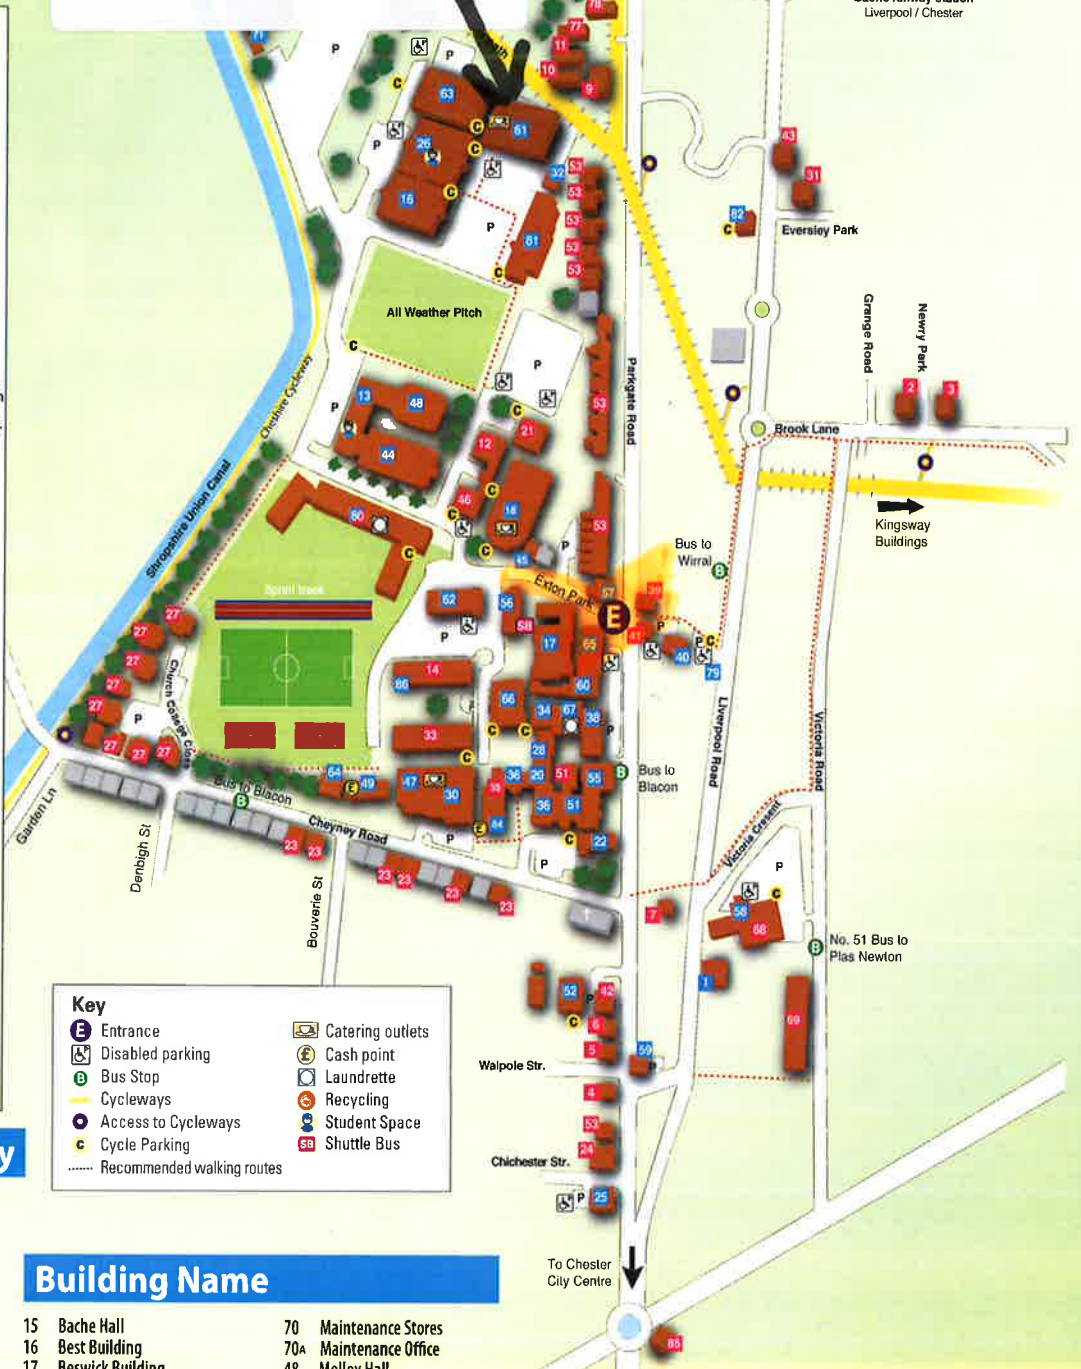

E = Exton Park Entrance
(please observe the one-way system)

61 = Westminster Building

Building Name

- | | |
|--|---------------------------------|
| 15 Bache Hall | 70 Maintenance Stores |
| 16 Best Building | 70a Maintenance Office |
| 17 Beswick Building | 48 Molloy Hall |
| 18 Binks Building | 81 NoWFood Centre |
| 56 Careers and Employability Centre | 51 Old College |
| 47 CH1 (student bar) | 55 Prairie |
| 22 Chapel | 64 Parry Squash Courts |
| 60 Changing Rooms | 67 Price Tower |
| 25 Chichester House | 57 Reception and Porters' Lodge |
| 26 Chritchley Building | 58 Rigg Building |
| 28 Cloisters | 74-76 Riverside Building |
| 63 Downes Sports Hall | 84 Santander |
| 32 Faith Space & Postgraduate Space | 36 Senate House |
| 34 Fitness Suite | 13 Seaborne Building |
| 83 Gateway House | 44 Seaborne Library |
| 71 Grounds and Gardens | 62 Small Hall |
| 38 Gymnasium | 49 Students' Union |
| 80 Grosvenor House | 65 Swimming Pool |
| 40 Hollybank | 87 Temperance Hall |
| 79 Hollybank Lodge | 66 Thomas Building |
| 8 Hunters Walk | 52 Vicarage |
| 20 John Smith's Bookshop | 61 Westminster |
| 45 Longfield House (Chaplaincy Centre) | 30 Whites Dining Room |
| 1 24 Liverpool Road | |
| 82 67 Liverpool Road | |